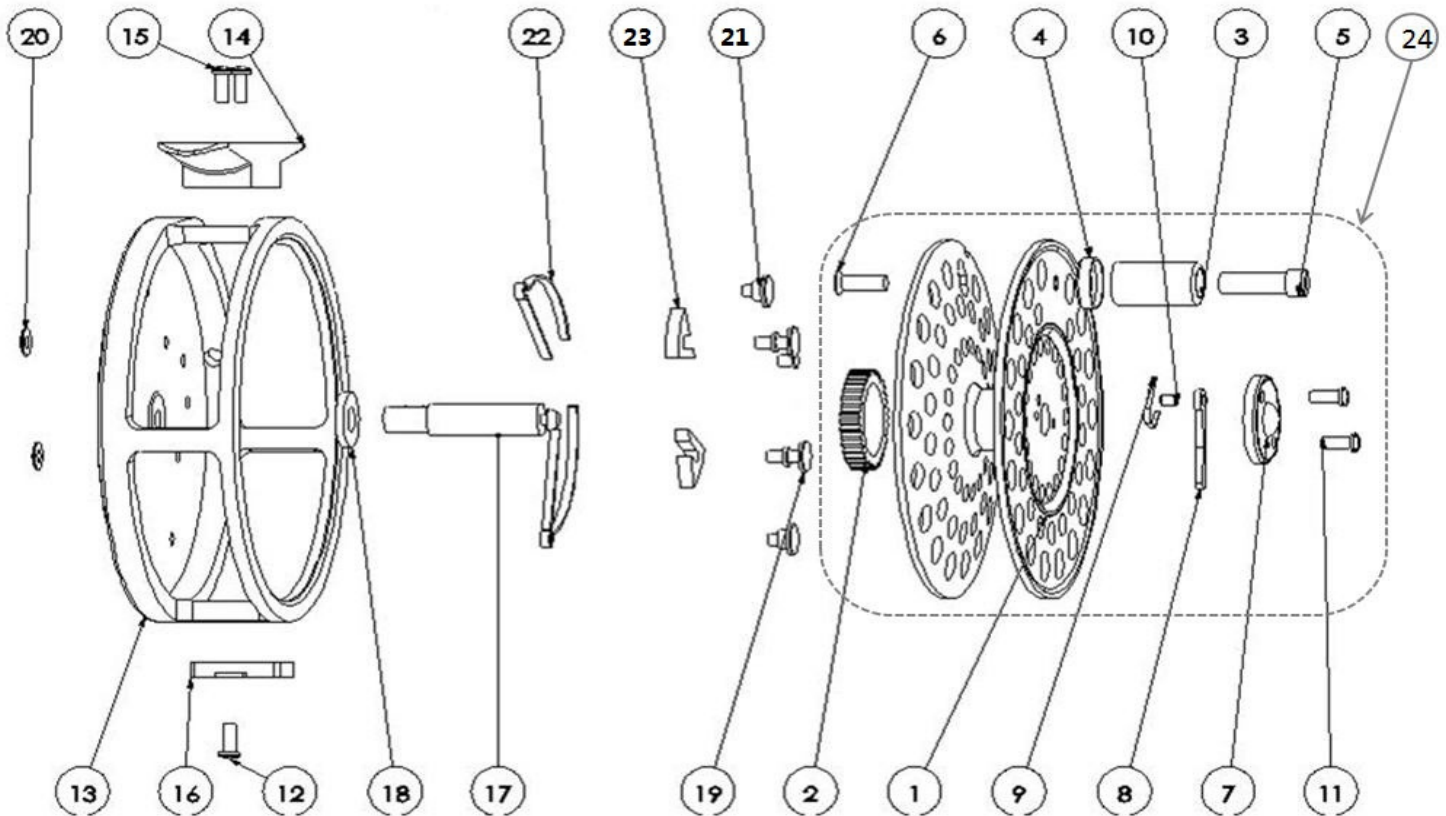

## PARTS LIST FOR HARDY FLYWEIGHT (Korean Version)

#	PART DESCRIPTION	QTY	PART NO.	HARDY STYLE NUMBER
1	Drum	1	1389450	027BN
2	Check Wheel	1	1333904	0591
3	Handle Knob	1	1328911	H00121SP2
4	Handle Cup	1	1328912	H00121SP3
5	Handle Wire	1	1328910	H00121SP1
6	Handle Screw	1	1329236	HREUN005SP10
7	Latch Cover	1	1329208	HREM010SP06
8	Latch Bar	1	1329209	HREM010SP07
9	Latch Spring	1	1329210	HREM010SP08
10	Latch Stud	1	1329211	HREM010SP09
11	Latch Screw	2	1329212	HREM010SP10
12	Lineguard Screw	1	1328914	H00121SP5
13	Frame	1	1389454	027AN
14	Reel Back	1	1333542	6250
15	Reel Back Screw	2	1328915	H00121SP6
16	Lineguard	1	1332691	0353A
17	Spindle	1	1328916	H00121SP7
18	Spindle Washer	1	1333866	0329
19	Tongue Stud	2	1333829	0128
20	Tongue Stud Washer	2	1333851	0243B
21	Spring Stud	2	1333831	0140B
22	Check Spring	2	1332718	0395
23	Tongue	2	1333869	0361
24	Spare Spool	1	1327025	H00023

Reel Part Numbers: 1327022 (H00018)

17 00

Drawn: 24-April-2015

Drawing Version: 34-13213-00